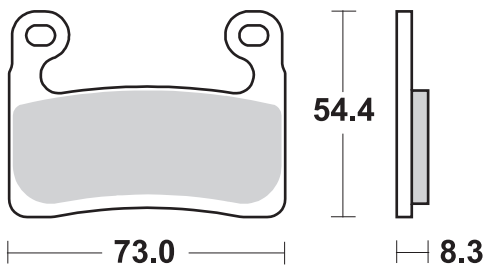

Available compounds

SBS 960 HS • SP • DC • RST • DS-1 • DS-2